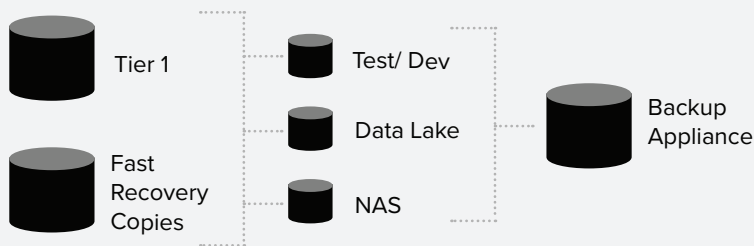

IF YOUR INFRASTRUCTURE LOOKS LIKE THIS, WITH LOTS OF STORAGE SILOS