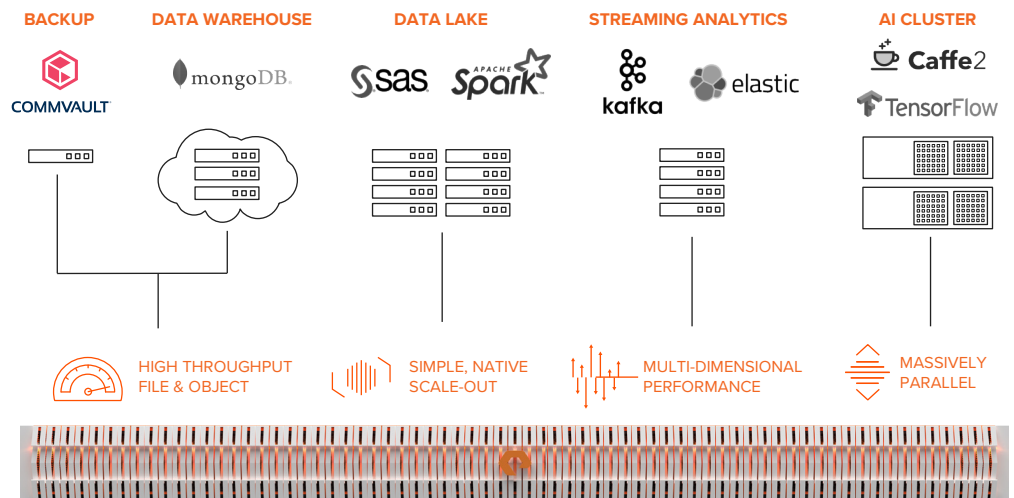

YOUR ANALYTICS & AI JOURNEY STARTS WITH MODERNIZING BACKUP

COMMVAULT

Complete™ Backup & Recovery

IntelliSnap® Technology

- Copy Live Data to FlashBlade

Tier to Cloud

- Seamless Tiering for Archival Data

Complete: All File, App, VM

- Backup & Recovery of everything

GET STARTED TODAY!

Entry Solution with Flashblade

- 7x17TB config, Protecting 240TB of Data (4:1 Dedup*)
- 23 TB/hr peak restore, 7 TB/hr peak backup
- 30 days of rapid restore data protection, tier to cloud or tape
- Never repurchase same capacity again with Evergreen
- Includes 30 day “Love Your Storage” Guarantee

*compression/deduplication ratios will vary based on environment, minimum savings will be 2:1