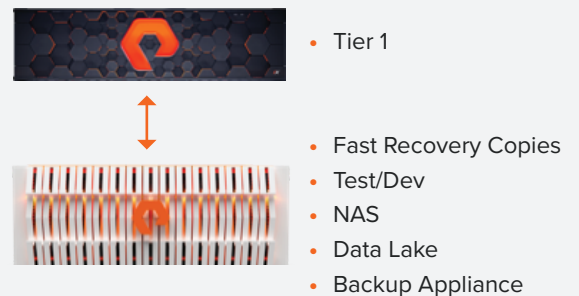

IT CAN BE AS SIMPLE AS THIS