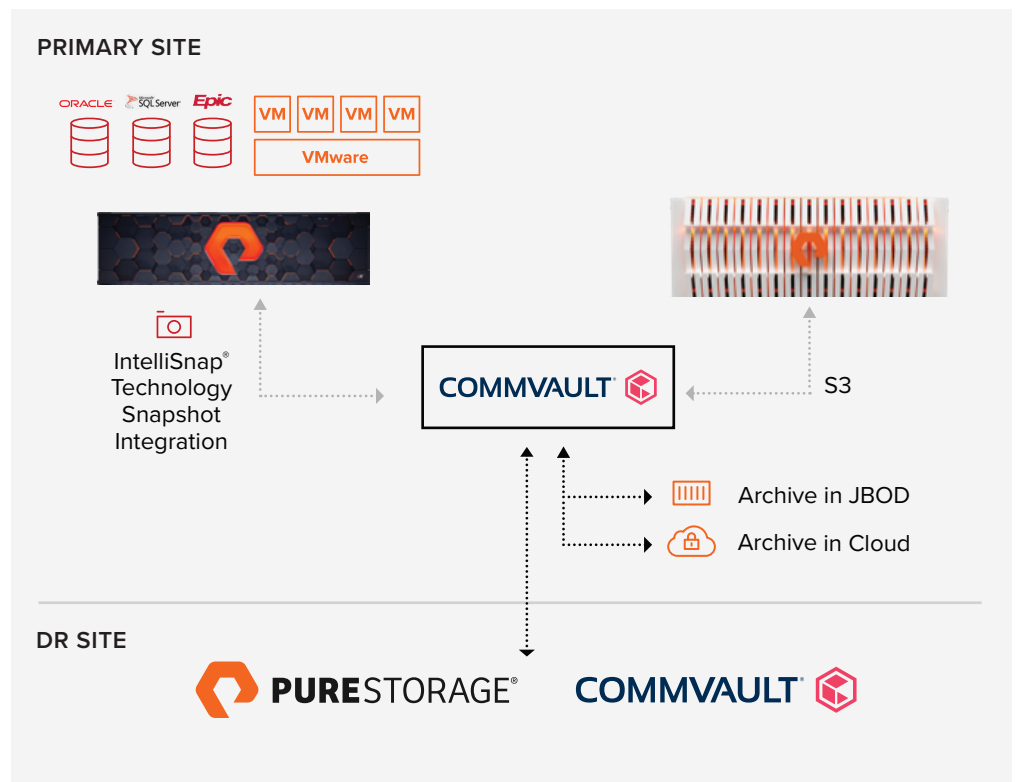

# Modernize with Pure Storage & Commvault

## BENEFITS OF PURE STORAGE + COMMAVAULT

-  Reduce Restore Time from Days to Hours
-  Single Platform to Consolidate All Data Silos
-  Seamless Tier to Cloud & Tape

## PURE STORAGE & COMMAVAULT ARCHITECTURE